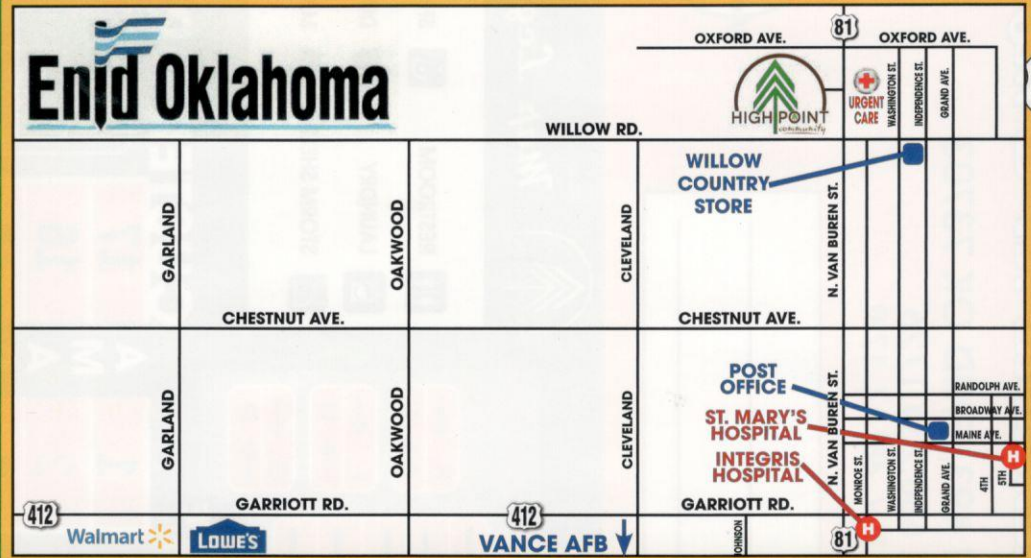

CROSSLIN PARK & DOG PARK

STATE TREE
RED BUD

STATE MOTTO
LATIN
LABOR OMNIA VINCIT
TRANSLATION:
"LABOR CONQUERS ALL THINGS"

OKLAHOMA
"THE SOONER STATE"

SCISSOR-TAIL FLYCATCHER

ROSE ROCK

WEST WILLOW CAR WASH

NORTHWEST OKLAHOMA COUNTIES

EVANS PHARMACY

CASH SAVER
A COST PLUS FOOD OUTLET

← **1/2 MI.**

JUMBO FOODS - SUPERMARKET
DAVINCI'S COFFEE HOUSE

BRAUM'S

BANK OF OKLAHOMA

1/4 MI. →

WILLOW COUNTRY STORE
PROPANE • GAS • DIESEL