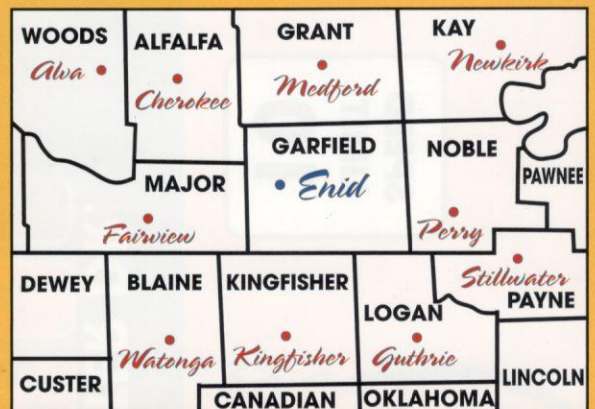

CROSSLIN PARK & DOG PARK

STATE TREE
RED BUD

STATE MOTTO
LATIN
LABOR OMNIA VINCIT
TRANSLATION:
"LABOR CONQUERS ALL THINGS"

OKLAHOMA
"THE SOONER STATE"

SCISSOR-TAIL FLYCATCHER

ROSE ROCK

WEST WILLOW CAR WASH

NORTHWEST OKLAHOMA COUNTIES

EVANS PHARMACY

CASH SAVER
A COST PLUS FOOD OUTLET

← **1/2 MI.**

JUMBO FOODS - SUPERMARKET
DAVINCI'S COFFEE HOUSE

BRAUM'S

BANK OF OKLAHOMA

1/4 MI. →

WILLOW COUNTRY STORE
PROPANE • GAS • DIESEL